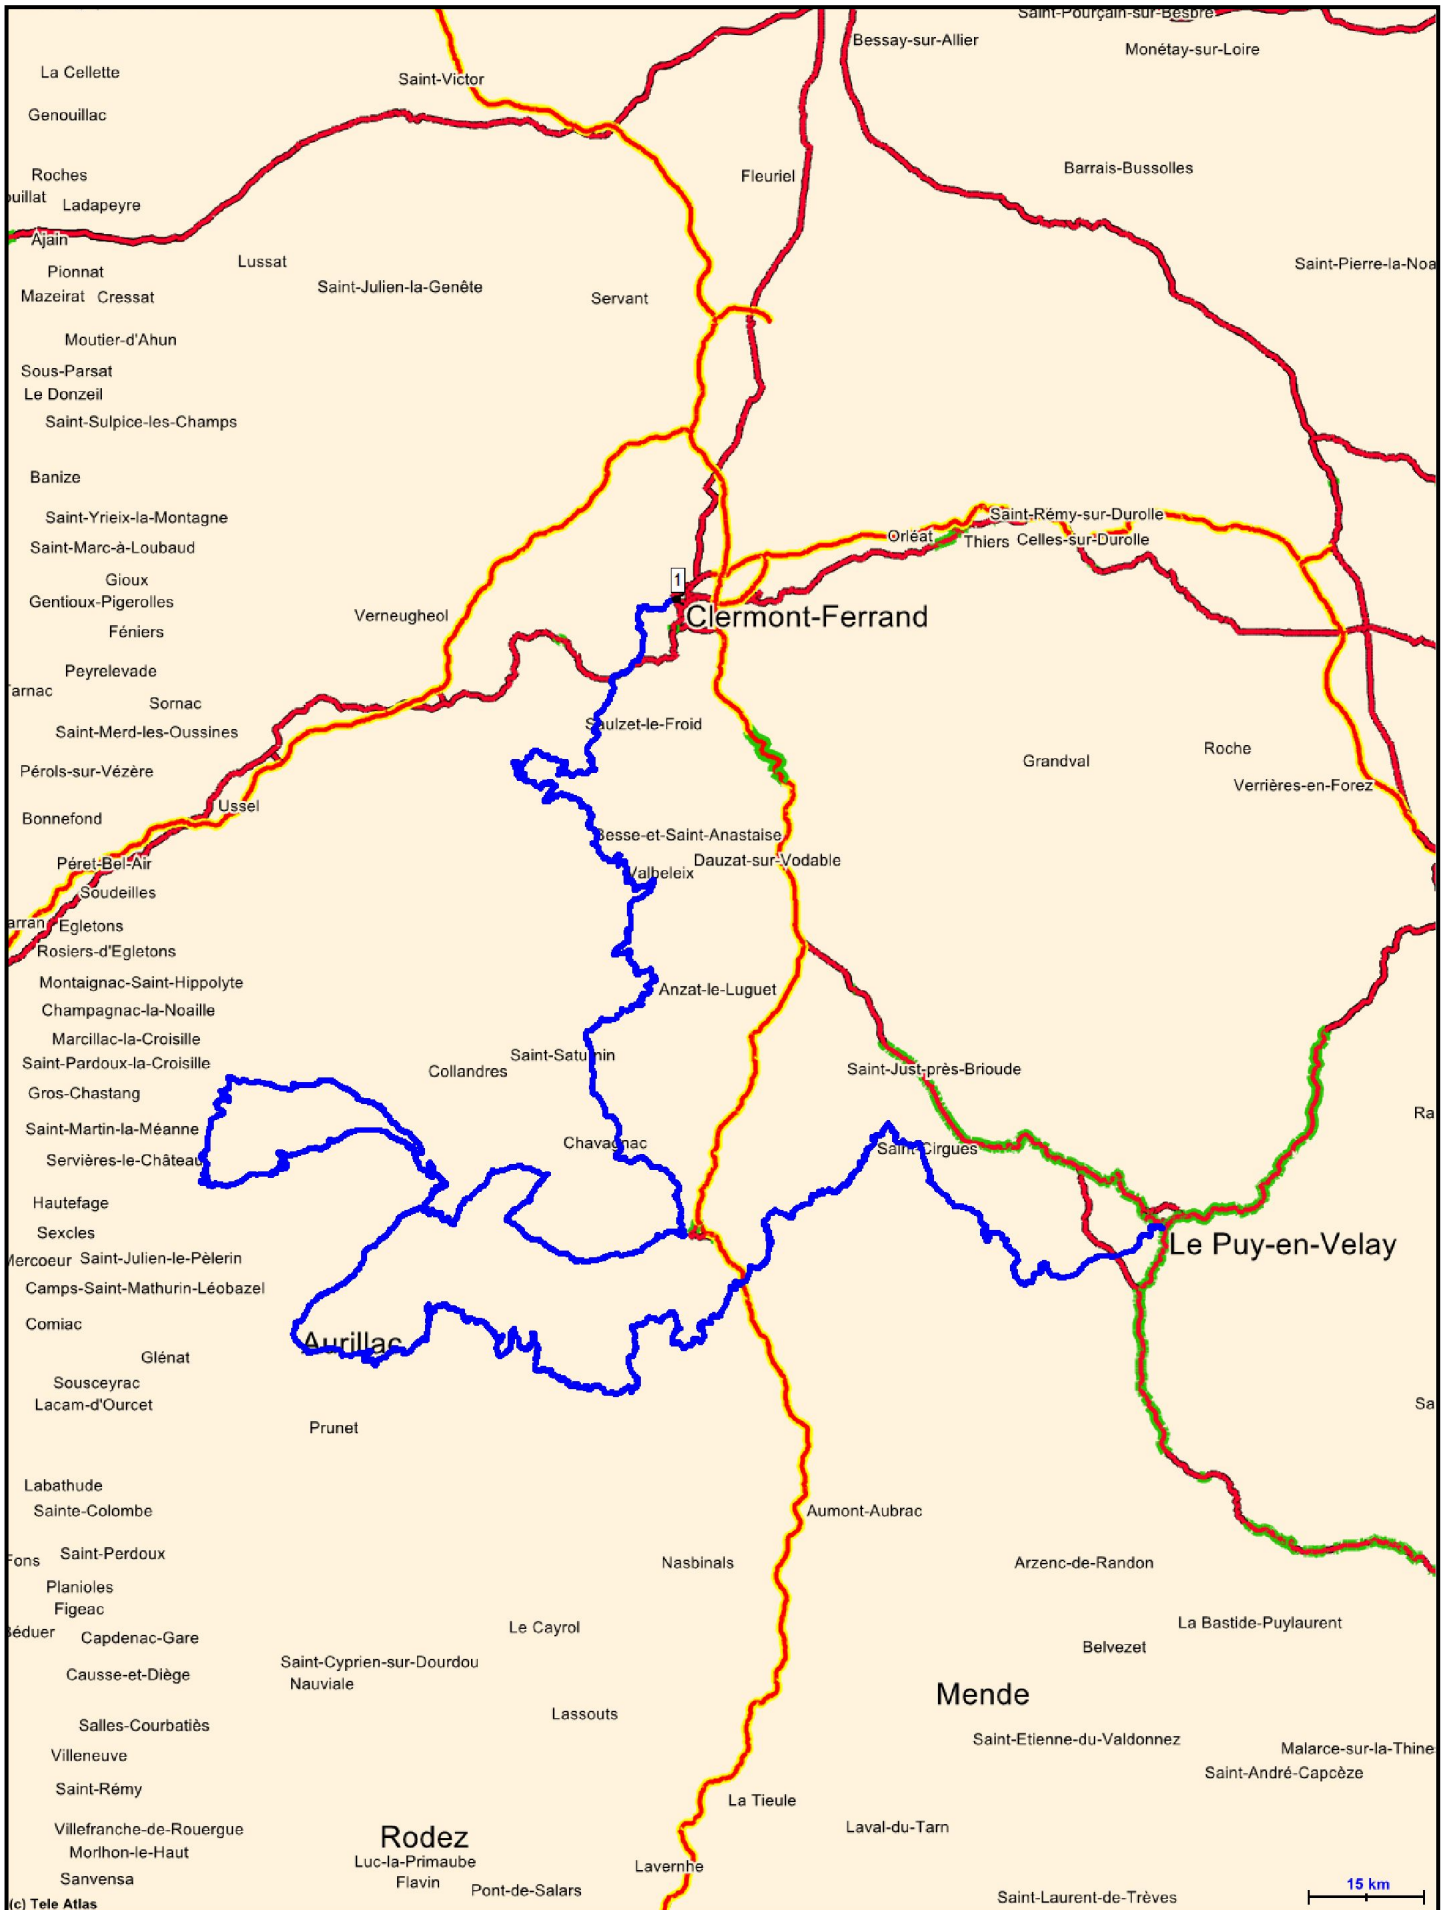

RB ID: 0

RB name: Auvergne - RB kms: 642,0

Country: - Region:

(c) Tele Atlas